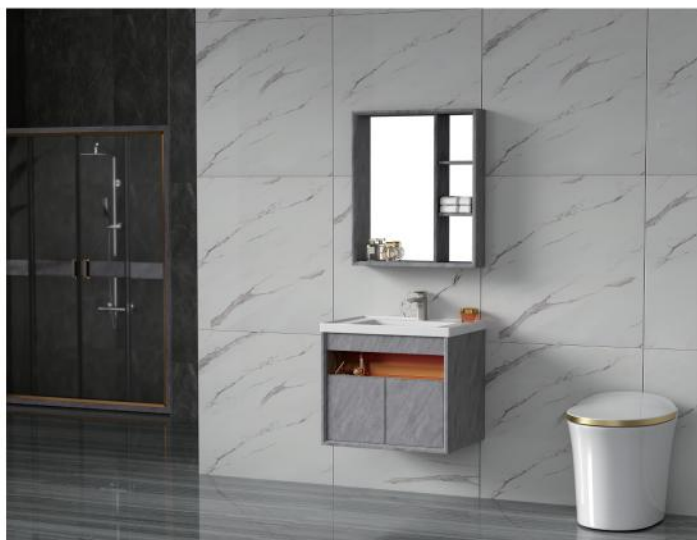

GLD-6835
Main Cabinet
Size: 600x480x500mm
Material: Honeycomb Aluminum