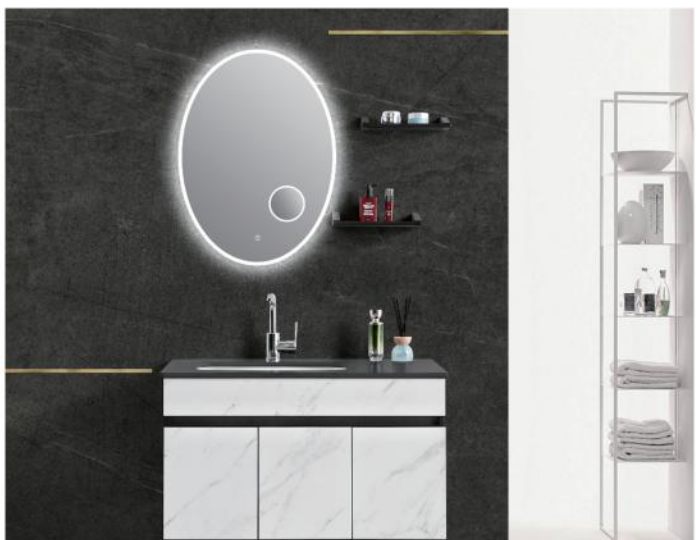

GLD-6611
Main Cabinet
Size: 900x520x500mm
Material: Sintered stone