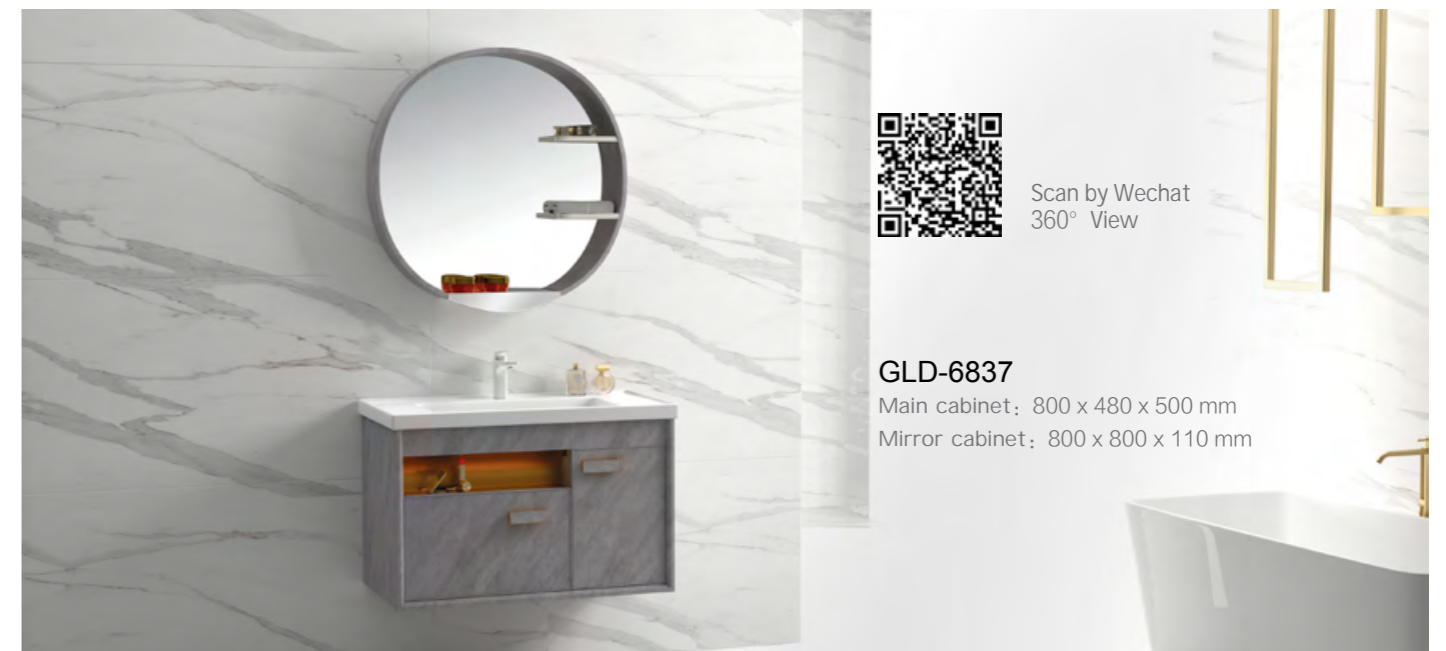

GLD-6835

Main cabinet : 600 x 480 x 500 mm
Mirror cabinet : 600 x 700 x 120 mm

GLD-6836

Main cabinet : 800 x 480 x 500 mm
Mirror cabinet : 800 x 700 x 110 mm

GLD-6831

Main cabinet : 800 x 480 x 500 mm
Mirror cabinet : 800 x 700 x 120 mm

GLD-6832

Main cabinet : 800 x 480 x 500 mm
Mirror cabinet : 800 x 700 x 120 mm

Scan by Wechat
360° View

GLD-6837

Main cabinet : 800 x 480 x 500 mm
Mirror cabinet : 800 x 800 x 110 mm

GLD-6838
 Main cabinet : 900 x 480 x 450 mm
 Mirror cabinet: 800 x 700 x 120 mm

GLD-6839
 Main cabinet : 800 x 480 x 450 mm
 Mirror cabinet: 800 x 700 x 120 mm

Scan by Wechat
 360° View

GLD-6842

Main cabinet : 900 x 480 x 800 mm
 Mirror cabinet: 900 x 700 x 120 mm
 Top:Sintered stone